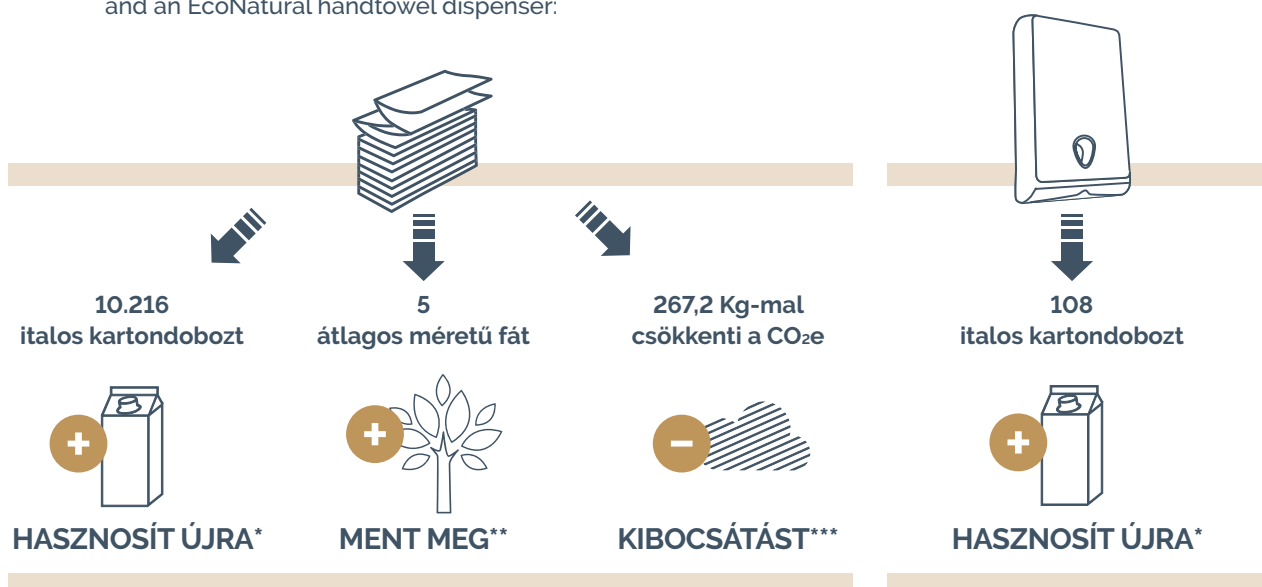

TISZTELET A BOLYGÓ IRÁNT

Az összes EcoNatural termék hozzájárul a **környezeti fenntarthatóság** terén elért valódi eredményekhez. **Egy lehetséges vásárlás szimulációja egy paletta Z-hajtogatott papirtörül és egy Econatural kéztörölő adagoló esetén:**

RESPECT FOR THE PLANET

All EcoNatural products contribute to achieving real results for environmental sustainability. Here is a simulation of a possible purchase of a Z-folded handtowel pallet and an EcoNatural handtowel dispenser:

EREDMÉNYEK VÁLLALKOZÁSA SZÁMÁRA

Az EcoNatural a fenntarthatóság iránti elkötelezettséget jelképezi. **A Lucart Professional ezt a választást tanúsítvánnyal is támogatja és népszerűsíti:**

- > a **környezetvédelmi megtakarítás** tanúsítvánnyal igazolja az újrahasznosított italos kartondobozok mennyiségét, a megmentett fák számát és a CO₂e kibocsátás csökkentésének mértékét,
- > a **szitanyomással ellátott adagolóval** elmondhatja a végfelhasználóknak a környezet iránti elkötelezettségét.